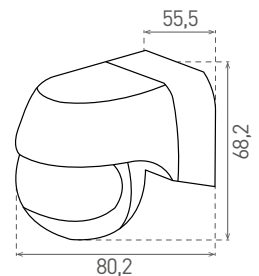

SENSOR 70 W	GXSE003	8592660100838	biela	180	120	12m	10s-7min	3-2000
SENSOR 70 B	GXSE004	8592660100845	čierna	180	120	12m	10s-7min	3-2000

SENSOR 90	GXSE007	8592660114323	biela	180	120	12m	10s-15min	3-2000
SENSOR 90 B	GXSE008	8592660115825	čierna	180	120	12m	10s-15min	3-2000